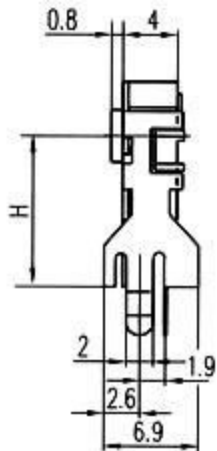

项目 Ltems \ 型号 Type	EC11	EC16	EC12	EC10
分解能 Pulses/Rotation	20Pulses/360°	24Pulses/360°	24Pulses/360°	12Pulses/360°
回转角度 Rotational angle	360° Endless	360° Endless	360° Endless	360° Endless
额定电压/电流 Rated voltage/rated current	DC5V 0.5mA	DC5V 0.5mA	DC5V 0.5mA	DC5V 0.5mA
停驻点力 Click torque	80~200gf/cm	80~200gf/cm	80~200gf/cm	15~60gf/cm
回转寿命 Rotational Life(cycles)	15000cycles	50000 cycles	15000 cycles	30000 cycles
开关额定功率 Switch ratings	DC12V 50mA	—————	—————	—————
开关行程 Travel of Switch	0.5 ± 0.4mm	—————	—————	—————
开关操作力 Switch working torque/force	500 ± 200g	—————	—————	—————
开关寿命 Switch life	25000 cycles min	—————	—————	—————

X	1	2	3
H	7	9	11

Output Waveform: