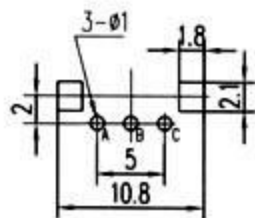

项目 Ltems \ 型号 Type	EC11	EC16	EC12	EC10
分解能 Pulses/Rotation	20Pulses/360°	24Pulses/360°	24Pulses/360°	12Pulses/360°
回转角度 Rotational angle	360° Endless	360° Endless	360° Endless	360° Endless
额定电压/电流 Rated voltage/rated current	DC5V 0.5mA	DC5V 0.5mA	DC5V 0.5mA	DC5V 0.5mA
停驻点力 Click torque	80~200gf/cm	80~200gf/cm	80~200gf/cm	15~60gf/cm
回转寿命 Rotational Life(cycles)	15000cycles	50000 cycles	15000 cycles	30000 cycles
开关额定功率 Switch ratings	DC12V 50mA	—————	—————	—————
开关行程 Travel of Switch	0.5 ± 0.4mm	—————	—————	—————
开关操作力 Switch working torque/force	500 ± 200g	—————	—————	—————
开关寿命 Switch life	25000 cycles min	—————	—————	—————