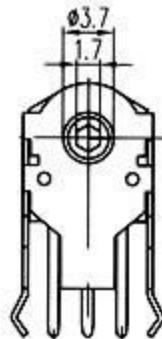

项目 Ltems \ 型号 Type	EC11	EC16	EC12	EC10
分解能 Pulses/Rotation	20Pulses/360°	24Pulses/360°	24Pulses/360°	12Pulses/360°
回转角度 Rotational angle	360° Endless	360° Endless	360° Endless	360° Endless
额定电压/电流 Rated voltage/rated current	DC5V 0.5mA	DC5V 0.5mA	DC5V 0.5mA	DC5V 0.5mA
停驻点力 Click torque	80~200gf/cm	80~200gf/cm	80~200gf/cm	15~60gf/cm
回转寿命 Rotational Life(cycles)	15000cycles	50000 cycles	15000 cycles	30000 cycles
开关额定功率 Switch ratings	DC12V 50mA	—————	—————	—————
开关行程 Travel of Switch	0.5 ± 0.4mm	—————	—————	—————
开关操作力 Switch working torque/force	500 ± 200g	—————	—————	—————
开关寿命 Switch life	25000 cycles min	—————	—————	—————