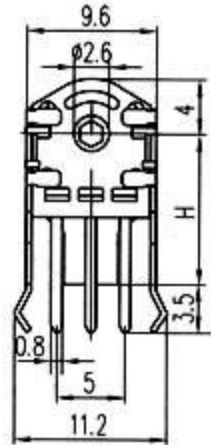

项目 Ltems \ 型号 Type	EC11	EC16	EC12	EC10
分解能 Pulses/Rotation	20Pulses/360°	24Pulses/360°	24Pulses/360°	12Pulses/360°
回转角度 Rotational angle	360° Endless	360° Endless	360° Endless	360° Endless
额定电压/电流 Rated voltage/rated current	DC5V 0.5mA	DC5V 0.5mA	DC5V 0.5mA	DC5V 0.5mA
停驻点力 Click torque	80~200gf/cm	80~200gf/cm	80~200gf/cm	15~60gf/cm
回转寿命 Rotational Life(cycles)	15000cycles	50000 cycles	15000 cycles	30000 cycles
开关额定功率 Switch ratings	DC12V 50mA	—————	—————	—————
开关行程 Travel of Switch	0.5 ± 0.4mm	—————	—————	—————
开关操作力 Switch working torque/force	500 ± 200g	—————	—————	—————
开关寿命 Switch life	25000 cycles min	—————	—————	—————