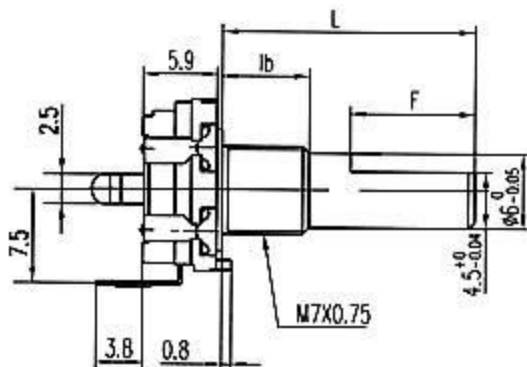

项目 Ltems \ 型号 Type	EC11	EC16	EC12	EC10
分解能 Pulses/Rotation	20Pulses/360°	24Pulses/360°	24Pulses/360°	12Pulses/360°
回转角度 Rotational angle	360° Endless	360° Endless	360° Endless	360° Endless
额定电压/电流 Rated voltage/rated current	DC5V 0.5mA	DC5V 0.5mA	DC5V 0.5mA	DC5V 0.5mA
停驻点力 Click torque	80~200gf/cm	80~200gf/cm	80~200gf/cm	15~60gf/cm
回转寿命 Rotational Life(cycles)	15000cycles	50000 cycles	15000 cycles	30000 cycles
开关额定功率 Switch ratings	DC12V 50mA	—————	—————	—————
开关行程 Travel of Switch	0.5 ± 0.4mm	—————	—————	—————
开关操作力 Switch working torque/force	500 ± 200g	—————	—————	—————
开关寿命 Switch life	25000 cycles min	—————	—————	—————

L	15	20	25
Lb	5	7	7

Output Waveform: