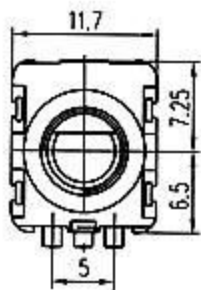

项目 Ltems \ 型号 Type	EC11	EC16	EC12	EC10
分解能 Pulses/Rotation	20Pulses/360°	24Pulses/360°	24Pulses/360°	12Pulses/360°
回转角度 Rotational angle	360° Endless	360° Endless	360° Endless	360° Endless
额定电压/电流 Rated voltage/rated current	DC5V 0.5mA	DC5V 0.5mA	DC5V 0.5mA	DC5V 0.5mA
停驻点力 Click torque	80~200gf/cm	80~200gf/cm	80~200gf/cm	15~60gf/cm
回转寿命 Rotational Life(cycles)	15000cycles	50000 cycles	15000 cycles	30000 cycles
开关额定功率 Switch ratings	DC12V 50mA	—————	—————	—————
开关行程 Travel of Switch	0.5 ± 0.4mm	—————	—————	—————
开关操作力 Switch working torque/force	500 ± 200g	—————	—————	—————
开关寿命 Switch life	25000 cycles min	—————	—————	—————

L	15	20	25
Lb	5	7	7

Output Waveform: