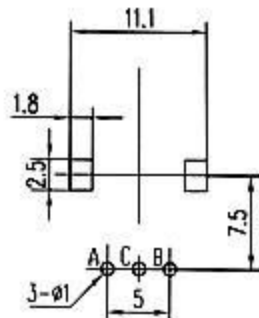

项目 Ltems \ 型号 Type	EC11	EC16	EC12	EC10
分解能 Pulses/Rotation	20Pulses/360°	24Pulses/360°	24Pulses/360°	12Pulses/360°
回转角度 Rotational angle	360° Endless	360° Endless	360° Endless	360° Endless
额定电压/电流 Rated voltage/rated current	DC5V 0.5mA	DC5V 0.5mA	DC5V 0.5mA	DC5V 0.5mA
停驻点力 Click torque	80~200gf/cm	80~200gf/cm	80~200gf/cm	15~60gf/cm
回转寿命 Rotational Life(cycles)	15000cycles	50000 cycles	15000 cycles	30000 cycles
开关额定功率 Switch ratings	DC12V 50mA	—————	—————	—————
开关行程 Travel of Switch	0.5 ± 0.4mm	—————	—————	—————
开关操作力 Switch working torque/force	500 ± 200g	—————	—————	—————
开关寿命 Switch life	25000 cycles min	—————	—————	—————

L	15	20	25
Lb	5	7	7

Output Waveform: