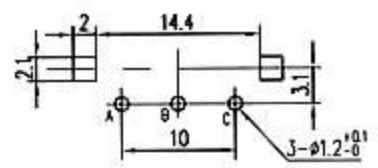

项目 Ltems \ 型号 Type	EC11	EC16	EC12	EC10
分解能 Pulses/Rotation	20Pulses/360°	24Pulses/360°	24Pulses/360°	12Pulses/360°
回转角度 Rotational angle	360° Endless	360° Endless	360° Endless	360° Endless
额定电压/电流 Rated voltage/rated current	DC5V 0.5mA	DC5V 0.5mA	DC5V 0.5mA	DC5V 0.5mA
停驻点力 Click torque	80~200gf/cm	80~200gf/cm	80~200gf/cm	15~60gf/cm
回转寿命 Rotational Life(cycles)	15000cycles	50000 cycles	15000 cycles	30000 cycles
开关额定功率 Switch ratings	DC12V 50mA	—————	—————	—————
开关行程 Travel of Switch	0.5 ± 0.4mm	—————	—————	—————
开关操作力 Switch working torque/force	500 ± 200g	—————	—————	—————
开关寿命 Switch life	25000 cycles min	—————	—————	—————