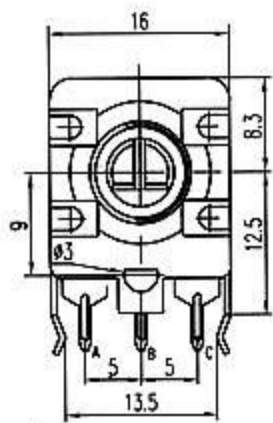

项目 Ltems \ 型号 Type	EC11	EC16	EC12	EC10
分解能 Pulses/Rotation	20Pulses/360°	24Pulses/360°	24Pulses/360°	12Pulses/360°
回转角度 Rotational angle	360° Endless	360° Endless	360° Endless	360° Endless
额定电压/电流 Rated voltage/rated current	DC5V 0.5mA	DC5V 0.5mA	DC5V 0.5mA	DC5V 0.5mA
停驻点力 Click torque	80~200gf/cm	80~200gf/cm	80~200gf/cm	15~60gf/cm
回转寿命 Rotational Life(cycles)	15000cycles	50000 cycles	15000 cycles	30000 cycles
开关额定功率 Switch ratings	DC12V 50mA	—————	—————	—————
开关行程 Travel of Switch	0.5 ± 0.4mm	—————	—————	—————
开关操作力 Switch working torque/force	500 ± 200g	—————	—————	—————
开关寿命 Switch life	25000 cycles min	—————	—————	—————