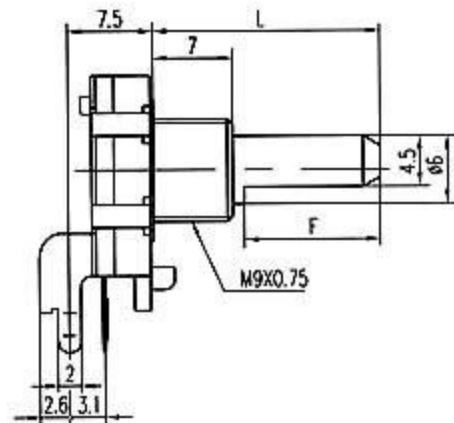

项目 Ltems \ 型号 Type	EC11	EC16	EC12	EC10
分解能 Pulses/Rotation	20Pulses/360°	24Pulses/360°	24Pulses/360°	12Pulses/360°
回转角度 Rotational angle	360° Endless	360° Endless	360° Endless	360° Endless
额定电压/电流 Rated voltage/rated current	DC5V 0.5mA	DC5V 0.5mA	DC5V 0.5mA	DC5V 0.5mA
停驻点力 Click torque	80~200gf/cm	80~200gf/cm	80~200gf/cm	15~60gf/cm
回转寿命 Rotational Life(cycles)	15000cycles	50000 cycles	15000 cycles	30000 cycles
开关额定功率 Switch ratings	DC12V 50mA	—————	—————	—————
开关行程 Travel of Switch	0.5 ± 0.4mm	—————	—————	—————
开关操作力 Switch working torque/force	500 ± 200g	—————	—————	—————
开关寿命 Switch life	25000 cycles min	—————	—————	—————