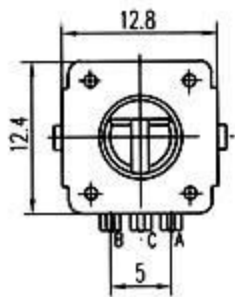

项目 Ltems \ 型号 Type	EC11	EC16	EC12	EC10
分解能 Pulses/Rotation	20Pulses/360°	24Pulses/360°	24Pulses/360°	12Pulses/360°
回转角度 Rotational angle	360° Endless	360° Endless	360° Endless	360° Endless
额定电压/电流 Rated voltage/rated current	DC5V 0.5mA	DC5V 0.5mA	DC5V 0.5mA	DC5V 0.5mA
停驻点力 Click torque	80~200gf/cm	80~200gf/cm	80~200gf/cm	15~60gf/cm
回转寿命 Rotational Life(cycles)	15000cycles	50000 cycles	15000 cycles	30000 cycles
开关额定功率 Switch ratings	DC12V 50mA	—————	—————	—————
开关行程 Travel of Switch	0.5 ± 0.4mm	—————	—————	—————
开关操作力 Switch working torque/force	500 ± 200g	—————	—————	—————
开关寿命 Switch life	25000 cycles min	—————	—————	—————