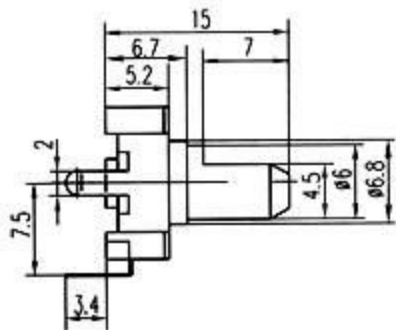

项目 Ltems \ 型号 Type	EC11	EC16	EC12	EC10
分解能 Pulses/Rotation	20Pulses/360°	24Pulses/360°	24Pulses/360°	12Pulses/360°
回转角度 Rotational angle	360° Endless	360° Endless	360° Endless	360° Endless
额定电压/电流 Rated voltage/rated current	DC5V 0.5mA	DC5V 0.5mA	DC5V 0.5mA	DC5V 0.5mA
停驻点力 Click torque	80~200gf/cm	80~200gf/cm	80~200gf/cm	15~60gf/cm
回转寿命 Rotational Life(cycles)	15000cycles	50000 cycles	15000 cycles	30000 cycles
开关额定功率 Switch ratings	DC12V 50mA	—————	—————	—————
开关行程 Travel of Switch	0.5 ± 0.4mm	—————	—————	—————
开关操作力 Switch working torque/force	500 ± 200g	—————	—————	—————
开关寿命 Switch life	25000 cycles min	—————	—————	—————