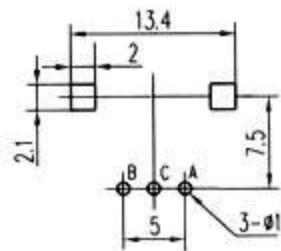

项目 Ltems \ 型号 Type	EC11	EC16	EC12	EC10
分解能 Pulses/Rotation	20Pulses/360°	24Pulses/360°	24Pulses/360°	12Pulses/360°
回转角度 Rotational angle	360° Endless	360° Endless	360° Endless	360° Endless
额定电压/电流 Rated voltage/rated current	DC5V 0.5mA	DC5V 0.5mA	DC5V 0.5mA	DC5V 0.5mA
停驻点力 Click torque	80~200gf/cm	80~200gf/cm	80~200gf/cm	15~60gf/cm
回转寿命 Rotational Life(cycles)	15000cycles	50000 cycles	15000 cycles	30000 cycles
开关额定功率 Switch ratings	DC12V 50mA	—————	—————	—————
开关行程 Travel of Switch	0.5 ± 0.4mm	—————	—————	—————
开关操作力 Switch working torque/force	500 ± 200g	—————	—————	—————
开关寿命 Switch life	25000 cycles min	—————	—————	—————