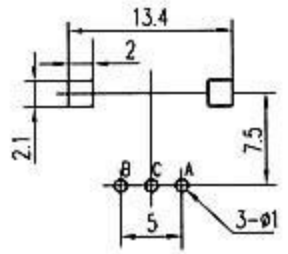

项目 Ltems \ 型号 Type	EC11	EC16	EC12	EC10
分解能 Pulses/Rotation	20Pulses/360°	24Pulses/360°	24Pulses/360°	12Pulses/360°
回转角度 Rotational angle	360° Endless	360° Endless	360° Endless	360° Endless
额定电压/电流 Rated voltage/rated current	DC5V 0.5mA	DC5V 0.5mA	DC5V 0.5mA	DC5V 0.5mA
停驻点力 Click torque	80~200gf/cm	80~200gf/cm	80~200gf/cm	15~60gf/cm
回转寿命 Rotational Life(cycles)	15000cycles	50000 cycles	15000 cycles	30000 cycles
开关额定功率 Switch ratings	DC12V 50mA	—————	—————	—————
开关行程 Travel of Switch	0.5 ± 0.4mm	—————	—————	—————
开关操作力 Switch working torque/force	500 ± 200g	—————	—————	—————
开关寿命 Switch life	25000 cycles min	—————	—————	—————