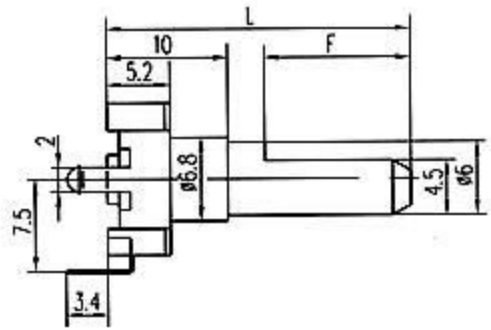

项目 Ltems \ 型号 Type	EC11	EC16	EC12	EC10
分解能 Pulses/Rotation	20Pulses/360°	24Pulses/360°	24Pulses/360°	12Pulses/360°
回转角度 Rotational angle	360° Endless	360° Endless	360° Endless	360° Endless
额定电压/电流 Rated voltage/rated current	DC5V 0.5mA	DC5V 0.5mA	DC5V 0.5mA	DC5V 0.5mA
停驻点力 Click torque	80~200gf/cm	80~200gf/cm	80~200gf/cm	15~60gf/cm
回转寿命 Rotational Life(cycles)	15000cycles	50000 cycles	15000 cycles	30000 cycles
开关额定功率 Switch ratings	DC12V 50mA	—————	—————	—————
开关行程 Travel of Switch	0.5 ± 0.4mm	—————	—————	—————
开关操作力 Switch working torque/force	500 ± 200g	—————	—————	—————
开关寿命 Switch life	25000 cycles min	—————	—————	—————