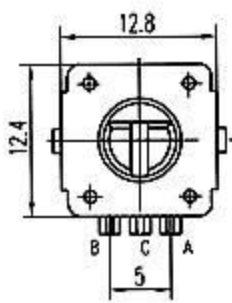

项目 Ltems \ 型号 Type	EC11	EC16	EC12	EC10
分解能 Pulses/Rotation	20Pulses/360°	24Pulses/360°	24Pulses/360°	12Pulses/360°
回转角度 Rotational angle	360° Endless	360° Endless	360° Endless	360° Endless
额定电压/电流 Rated voltage/rated current	DC5V 0.5mA	DC5V 0.5mA	DC5V 0.5mA	DC5V 0.5mA
停驻点力 Click torque	80~200gf/cm	80~200gf/cm	80~200gf/cm	15~60gf/cm
回转寿命 Rotational Life(cycles)	15000cycles	50000 cycles	15000 cycles	30000 cycles
开关额定功率 Switch ratings	DC12V 50mA	—————	—————	—————
开关行程 Travel of Switch	0.5 ± 0.4mm	—————	—————	—————
开关操作力 Switch working torque/force	500 ± 200g	—————	—————	—————
开关寿命 Switch life	25000 cycles min	—————	—————	—————